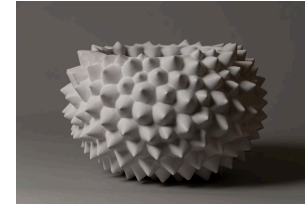

W 38cm x H 18cm variable

Ceramic - white ceramic stoneware with tin white glaze

£2,000

2. Black Bellis

2025

W 38cm x H 18cm variable

Ceramic - black stoneware ceramic, cobalt glazed.

£2,000