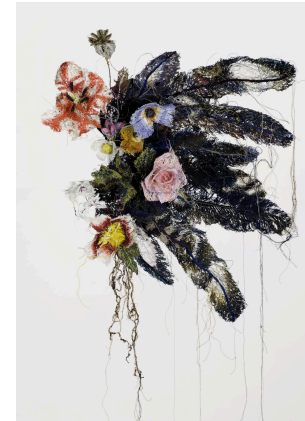

Thread, wire, plaster, wood, leather

10. Still life

£1,950

2025

W 20 cm x H 24 cm x D 2 cm (estimate)

Thread, wire, plaster, wood, leather

Deborah Timperley

11. Harbour wall in setting sun