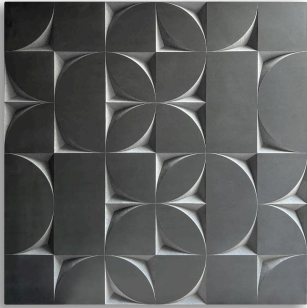

Zoë Wilson

---

35. **Coda**

£5,000

2024

W 50cm x H 50cm

Aberllefenni Welsh Slate