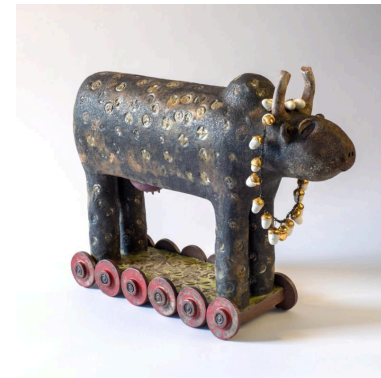

Free delivery in the UK. Overseas delivery to be paid by buyer