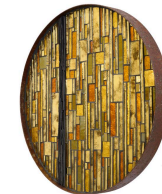

£4,400

2024

80 cm Ø

Ceramic, glass, steel

15. Warp + Weft: Black + Gold

£2,200

2024

60 cm Ø

Ceramic, glass, steel

16. Warp + Weft: Gold + Black

£2,200

2024

60 cm Ø

Ceramic, glass, steel

Hannah Lane

17. Bud