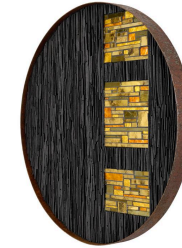

Cast Glass

13. Waterfall in sunlight

£4,290

2025

W 31cm x H 39cm x D 15cm

Cast Glass

Denise Jaques

14. Warp + Weft: Double Cloth

£4,400

2024

80 cm Ø

Ceramic, glass, steel

15. Warp + Weft: Black + Gold

£2,200

2024

60 cm Ø

Ceramic, glass, steel

16. Warp + Weft: Gold + Black

£2,200

2024

60 cm Ø

Ceramic, glass, steel

Hannah Lane

17. Bud