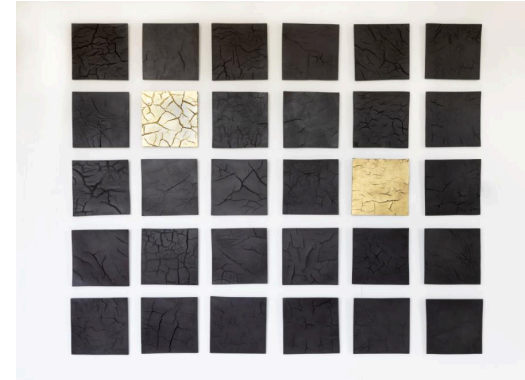

W 14cm x H 14cm x D 43cm

Ceramic with earthenware glaze and acrylic

24. Symbiosis series, dark orange and black

£2,375

2024

W 16cm x H 16cm x D 44cm

Ceramic with earthenware glaze and acrylic

25. Core series, dark orange and black

£2,065

2024

W 18cm x H 34cm x D 19cm

Ceramic with earthenware glaze and acrylic

Kim Colebrook

26. Each Seam is Different

£1,400

2022

W 1500cm x H 1250 cm
30 - 20 x 20 cm tiles in a 6x5 grid

Black Onyx Porcelain and Gold Leaf

Kira Phoenix K'inan

27. Superposition 'Play' in Blue

£2,000

2024

W 21 cm x H 24 cm x D 6.5 cm

Glass